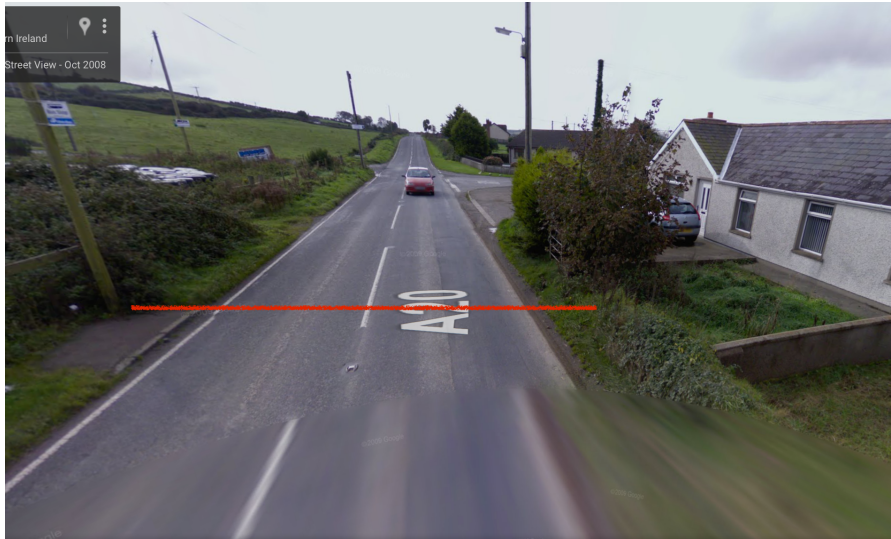

Total Miles	Instruction	Estimated arrival time
0.0	Roll out from St Patricks Hall	10.50am
0.0	Proceed onto A2 Portaferry Road	11.00am
0.5	Official start on A2 Portaferry Road at Teal Rocks	11.02am
3.5	Left turn onto Mountstewart Road	11.08am
6.0	Continue on Mountstewart Road / Cardy Road	11.14am
7.0	Continue on Cardy Road East, Dunover Road	11.17am
9.6	Turn right onto A2 / Main street	11.23am
9.8	Proceed on A2 through Ballywalter	11.24am
13.3	Continue on A2 through Ballyhalbert roundabout	11.32am
16.1	Turn right onto Warnocks Road	11.39am
16.5	Turn left onto Main Rd / A2	11.40am
18.7	Turn right onto Kircubbin Road	11.45am
	Continue on Kircubbin Road, Rubane Road	
22.8	Turn left onto Portaferry Road	11.55am
	Continue on Deerpark Road / Portaferry Road / Coach Road	
26.0	Sprint Prime - Line at Abbacy Road	12:03pm
29.6	Turn left onto Demesne View	12.11pm
29.8	Turn left onto A2 Cloughey Road	12.11pm
32.6	Continue on A2 Cloughey Road / Portaferry Road	12.18pm
35.2	Turn left onto Kircubbin Road	12.24pm
	Continue on Kircubbin Road, Rubane Road	
39.3	Turn left onto Portaferry Road	12.34pm
	Continue on Deerpark Road / Portaferry Road / Coach Road	
46.1	Turn left onto Demesne View	12.51pm
46.2	Turn left onto A2 Cloughey Road	12.51pm
49.0	Continue on A2 Cloughey Road / Portaferry Road	12.58pm
51.7	Turn left onto Kircubbin Road	1.04pm
	Continue on Kircubbin Road, Rubane Road	
55.8	Turn right onto A20 Portaferry Road	1.14pm
56.5	Continue on A20 through Kircubbin	1.16pm
59.6	At Greyabbey roundabout take first exit onto Newtownards Rd / A20	1.23pm
66.4	Finish on Portaferry Road at Londonderry Park	1.38pm

Sprint Prime

Sprint Prime on Portaferry Road (at Abbacy Road) after 26 miles.

Prize - Set of See.Sense Icon+ Lights value £149.99

SEE.SENSE®