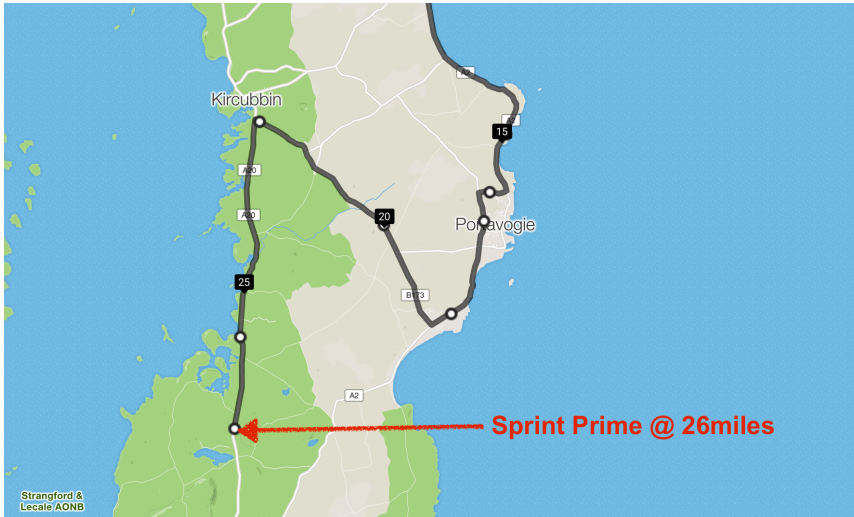

Total Miles	Instruction	Estimated arrival time
0.0	Roll out from St Patricks Hall	10.50am
0.0	Proceed onto A2 Portaferry Road	11.00am
0.5	Official start on A2 Portaferry Road at Teal Rocks	11.02am
3.5	Left turn onto Mountstewart Road	11.08am
6.0	Continue on Mountstewart Road / Cardy Road	11.14am
7.0	Continue on Cardy Road East, Dunover Road	11.17am
9.6	Turn right onto A2 / Main street	11.23am
9.8	Proceed on A2 through Ballywalter	11.24am
13.3	Continue on A2 through Ballyhalbert roundabout	11.32am
16.1	Turn right onto Warnocks Road	11.39am
16.5	Turn left onto Main Rd / A2	11.40am
18.7	Turn right onto Kircubbin Road	11.45am
	Continue on Kircubbin Road, Rubane Road	
22.8	Turn left onto Portaferry Road	11.55am
	Continue on Deerpark Road / Portaferry Road / Coach Road	
26.0	Sprint Prime - Line at Abbacy Road	12:03pm
29.6	Turn left onto Demesne View	12.11pm
29.8	Turn left onto A2 Cloughey Road	12.11pm
32.6	Continue on A2 Cloughey Road / Portaferry Road	12.18pm
35.2	Turn left onto Kircubbin Road	12.24pm
	Continue on Kircubbin Road, Rubane Road	
39.3	Turn left onto Portaferry Road	12.34pm
	Continue on Deerpark Road / Portaferry Road / Coach Road	
46.1	Turn left onto Demesne View	12.51pm
46.2	Turn left onto A2 Cloughey Road	12.51pm
49.0	Continue on A2 Cloughey Road / Portaferry Road	12.58pm
51.7	Turn left onto Kircubbin Road	1.04pm
	Continue on Kircubbin Road, Rubane Road	
55.8	Turn right onto A20 Portaferry Road	1.14pm
56.5	Continue on A20 through Kircubbin	1.16pm
59.6	At Greyabbey roundabout take first exit onto Newtownards Rd / A20	1.23pm
66.4	Finish on Portaferry Road at Londonderry Park	1.38pm

Sprint Prime

Sprint Prime on Portaferry Road (at Abbacy Road) after 26 miles.

Prize - Set of See.Sense Icon+ Lights value £149.99

SEE.SENSE®