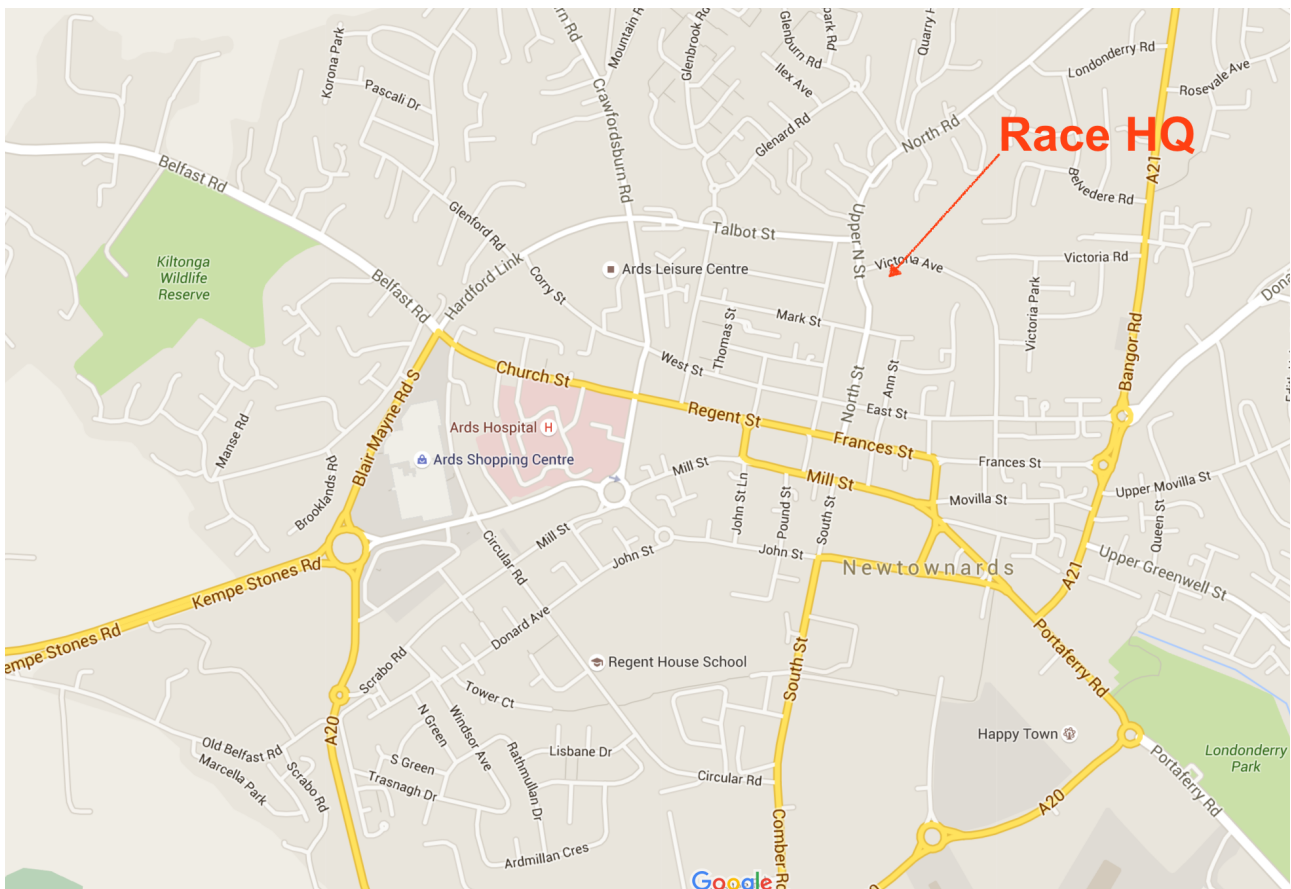

Schedule

Sign-on:	9:30 - 10:30
Marshal's Briefing:	9:30
Team Car Draw / PSNI meeting:	10:15 approx.
Neutralised Roll Out:	10:50
Rolling Race Start:	11:00
Post race refreshments:	Available from 13:30
Prize Presentation:	14:15 approx.
Race HQ / Sign-on:	St Patricks Parish Hall Victoria Avenue Newtownards