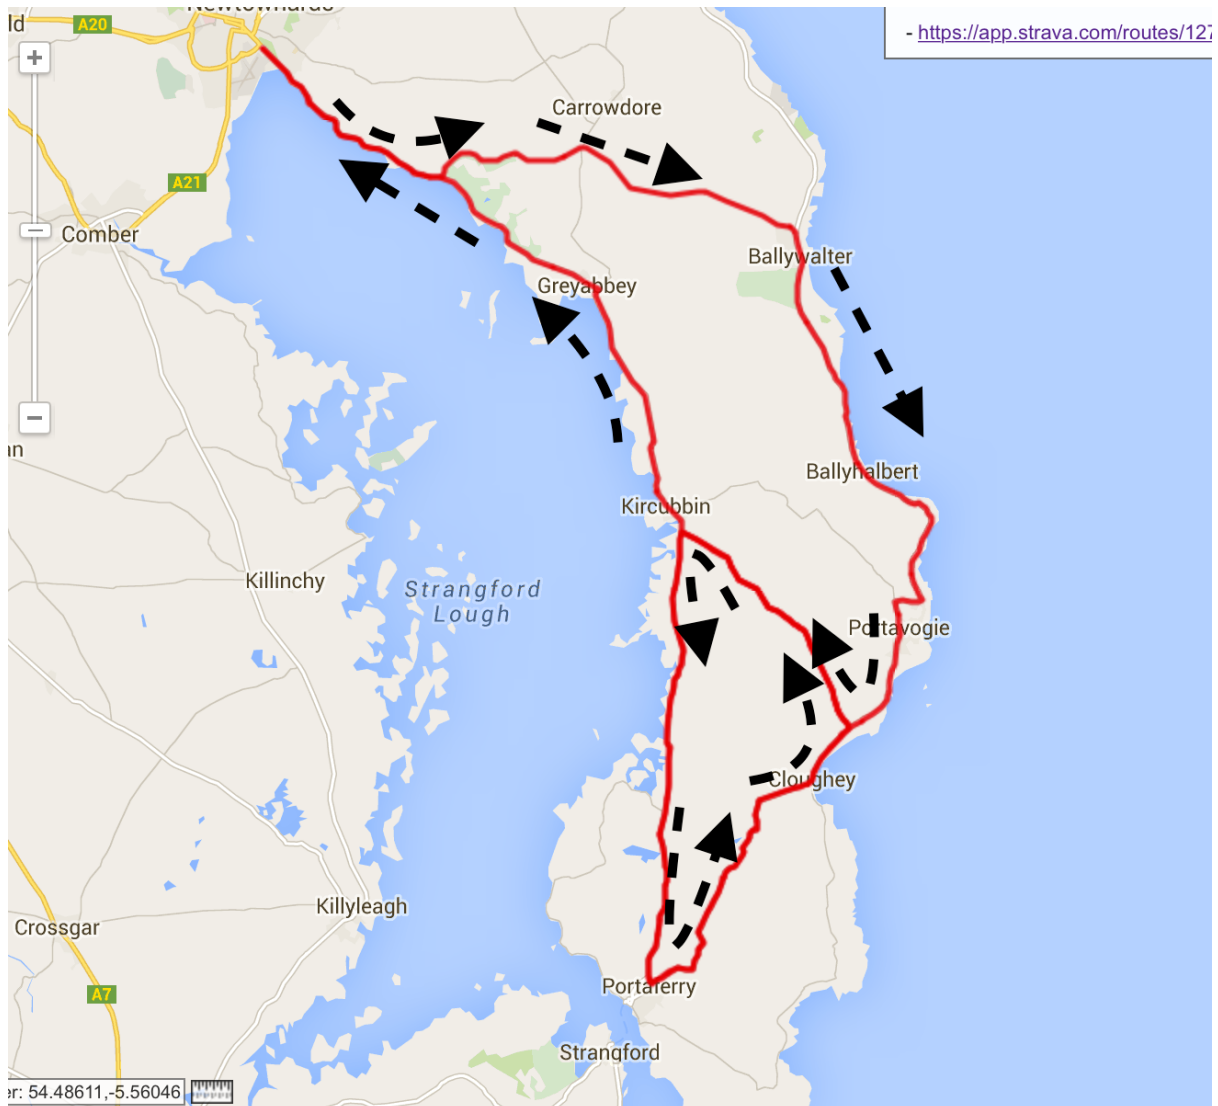

## Circuit Detail

After a procession through the town, the race will start on the Portaferry Road outside Newtownards. Head south before turning left onto Mountstewart Road and crossing to Ballywalter. Continue south on A2 through Ballyhalbert and Portavogie before turning right onto Kircubbin Road / Rubane Road and across to Kircubbin. Then do two laps of circuit Kircubbin - Portaferry - Cloughey - Kircubbin. (*There is a sprint prime at Abbey Road at the 26 mile mark*) At the end of the second lap at the end of Rubane Road riders turn right, go through Kircubbin town and Greyabbey to the traditional finish on the Portaferry Road, Newtownards.